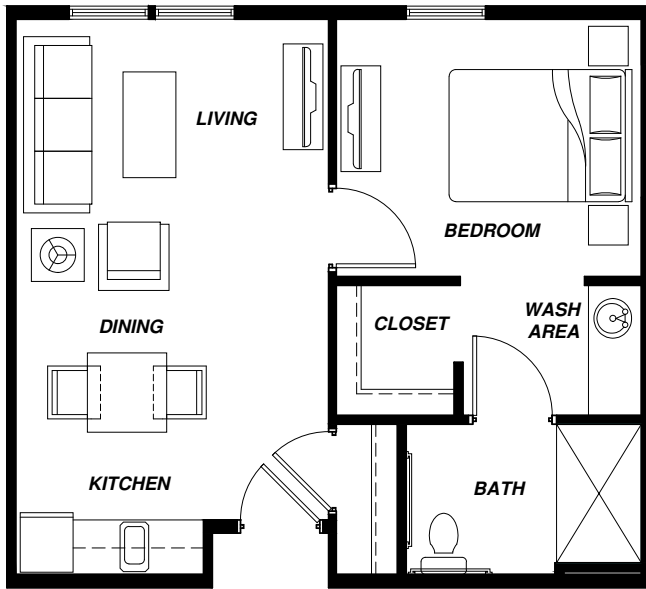

AVAMERE at BETHANY
COTTAGE
FLOORPLANS

1300 SQUARE FFET

AVAMERE at BETHANY
FLOORPLANS

ALCOVE

ALCOVE

STUDIO

STUDIO

AVAMERE at BETHANY
FLOORPLANS

ONE BEDROOM

ONE BEDROOM

TWO BEDROOM

TWO BEDROOM

AVAMERE at BETHANY
MEMORY CARE
FLOORPLANS

MEMORY CARE - PRIVATE

MEMORY CARE - SHARED 3 AND 4